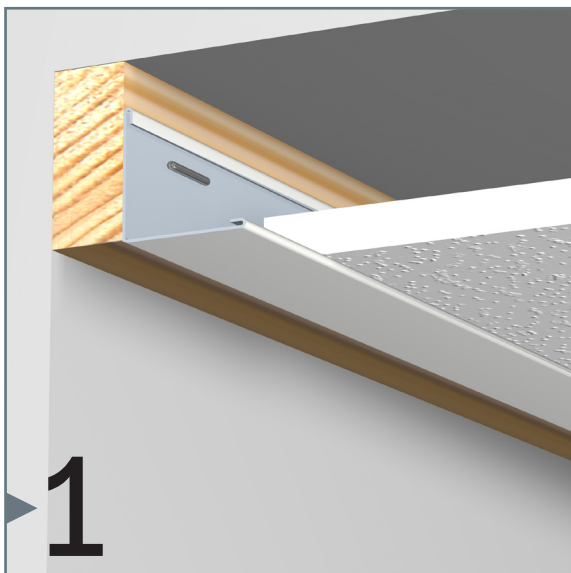

TOP RAIL

8 SCREWS/M - 20 KG/M

installation movie:

FLEXIBLE
SAFE
STRONG