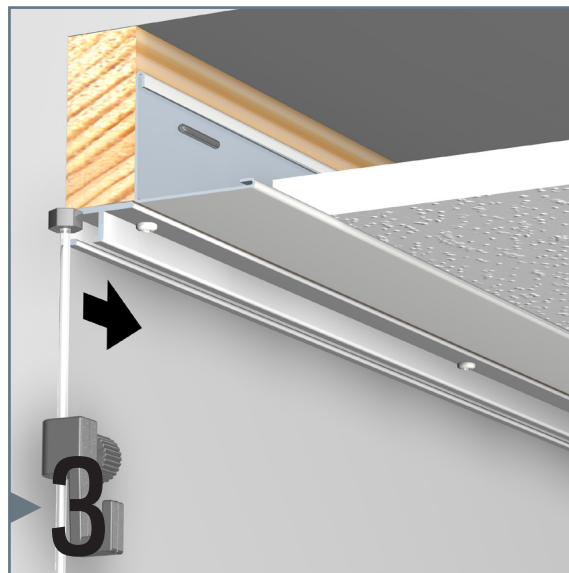

TOP RAIL

8 SCREWS/M - 20 KG/M

installation movie:

FLEXIBLE
SAFE
STRONG