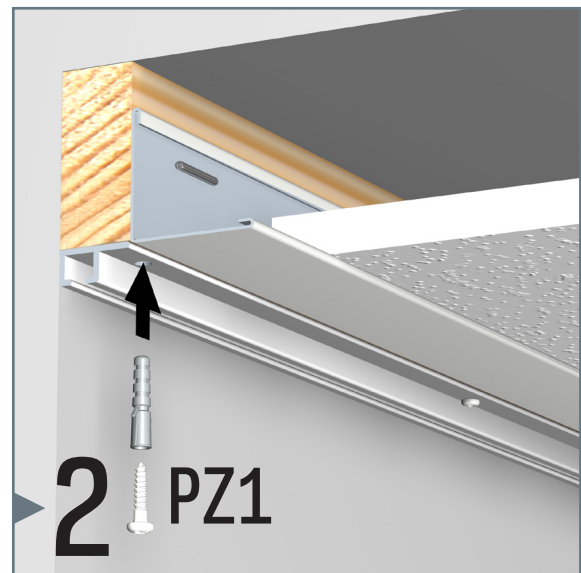

TOP RAIL

8 SCREWS/M - 20 KG/M

installation movie:

FLEXIBLE
SAFE
STRONG