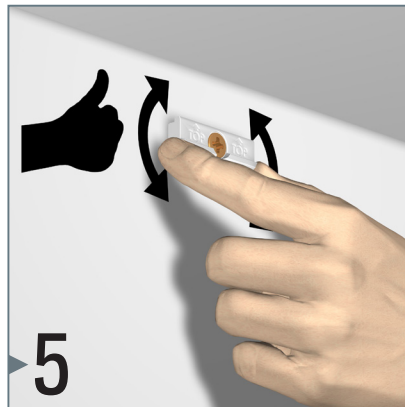

CONTOUR RAIL

3 CLIPS/M - 20 KG/M

installation movie:

FLEXIBLE
SAFE
STRONG