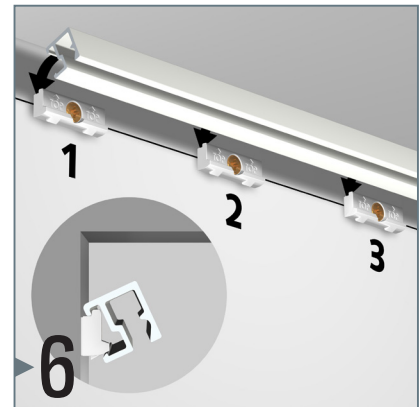

CONTOUR RAIL

3 CLIPS/M - 20 KG/M

installation movie:

FLEXIBLE
SAFE
STRONG