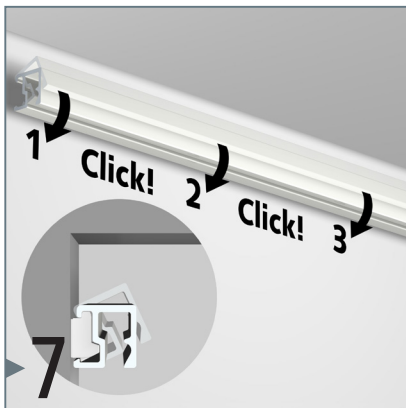

CONTOUR RAIL

3 CLIPS/M - 20 KG/M

installation movie:

FLEXIBLE
SAFE
STRONG